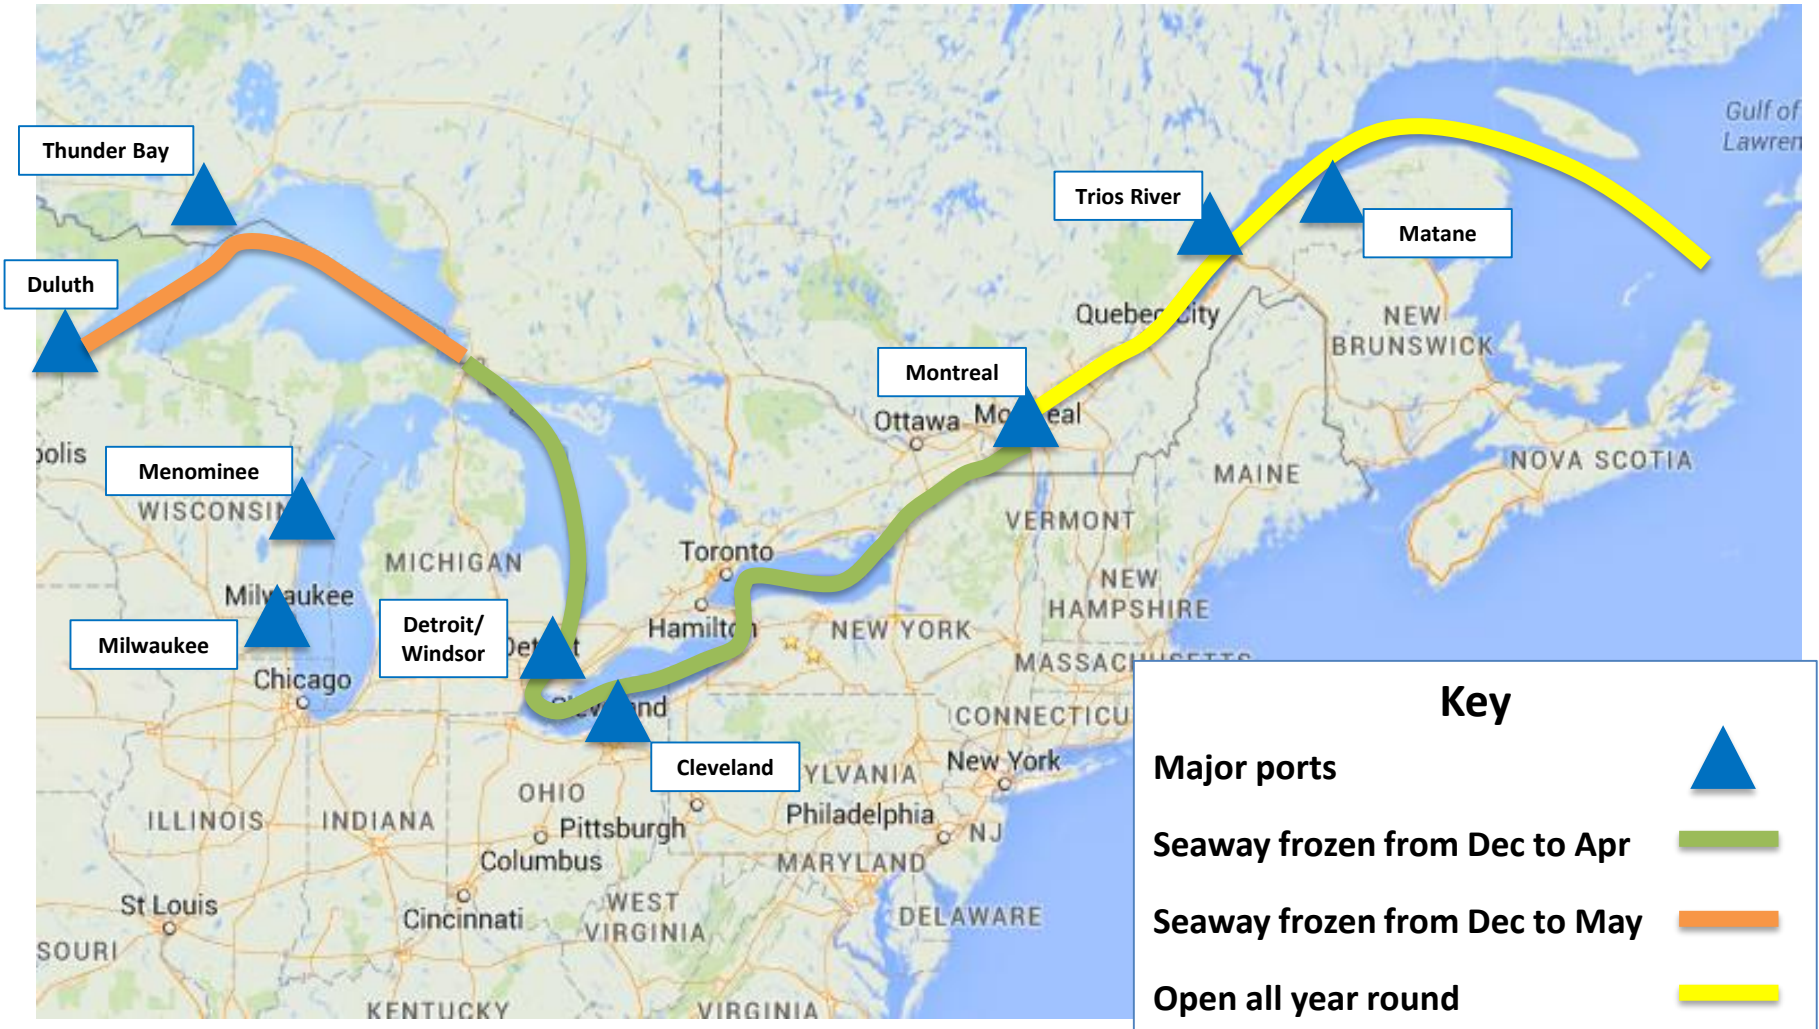

# North America Waterway Restrictive Seaway Movement

[www.LogisticusGroup.com](http://www.LogisticusGroup.com)

\* Disclaimer: All dates are estimated. Actual conditions depend on weather. However, ice breakers can be hired.

# North America Waterway Restrictive Lock Locations

[www.LogisticusGroup.com](http://www.LogisticusGroup.com)

\* Disclaimer: All dates are estimated. Actual conditions depend on weather. However, ice breakers can be hired.

## Restrictive River Barge Movement