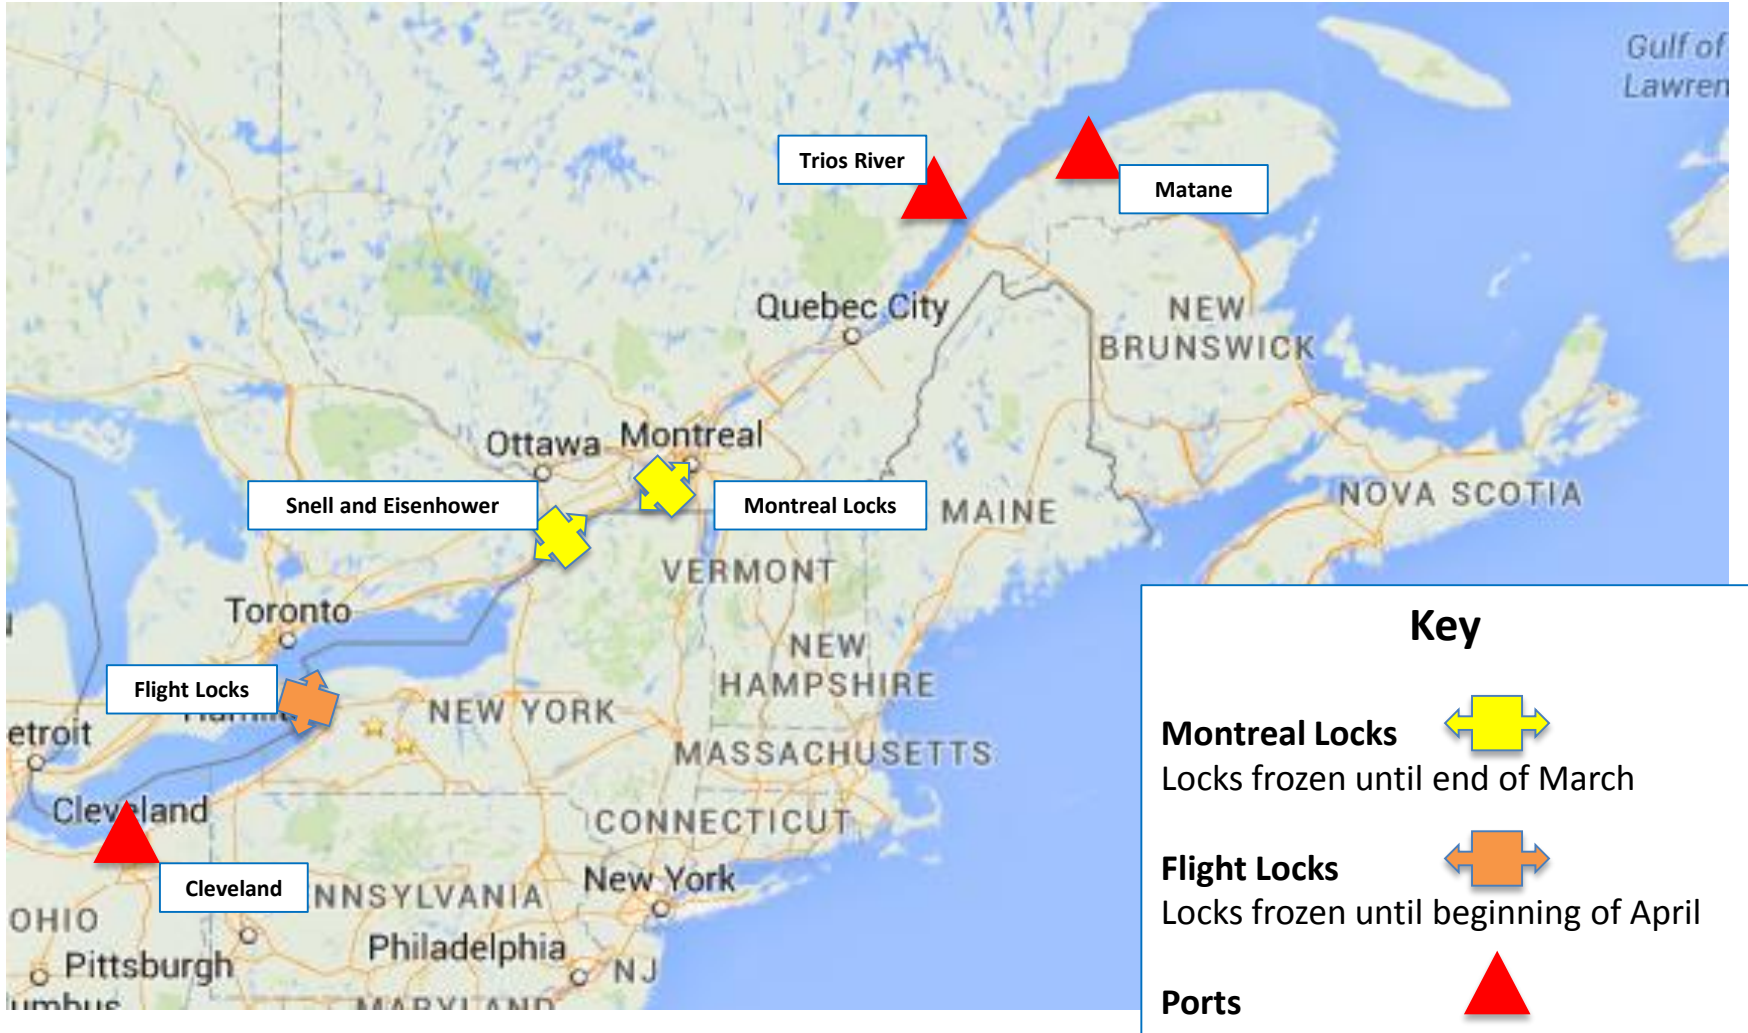

# North America Waterway Restrictive Seaway Movement

[www.LogisticusGroup.com](http://www.LogisticusGroup.com)

\* Disclaimer: All dates are estimated. Actual conditions depend on weather. However, ice breakers can be hired.

# North America Waterway Restrictive Lock Locations

[www.LogisticusGroup.com](http://www.LogisticusGroup.com)

\* Disclaimer: All dates are estimated. Actual conditions depend on weather. However, ice breakers can be hired.

## Restrictive River Barge Movement